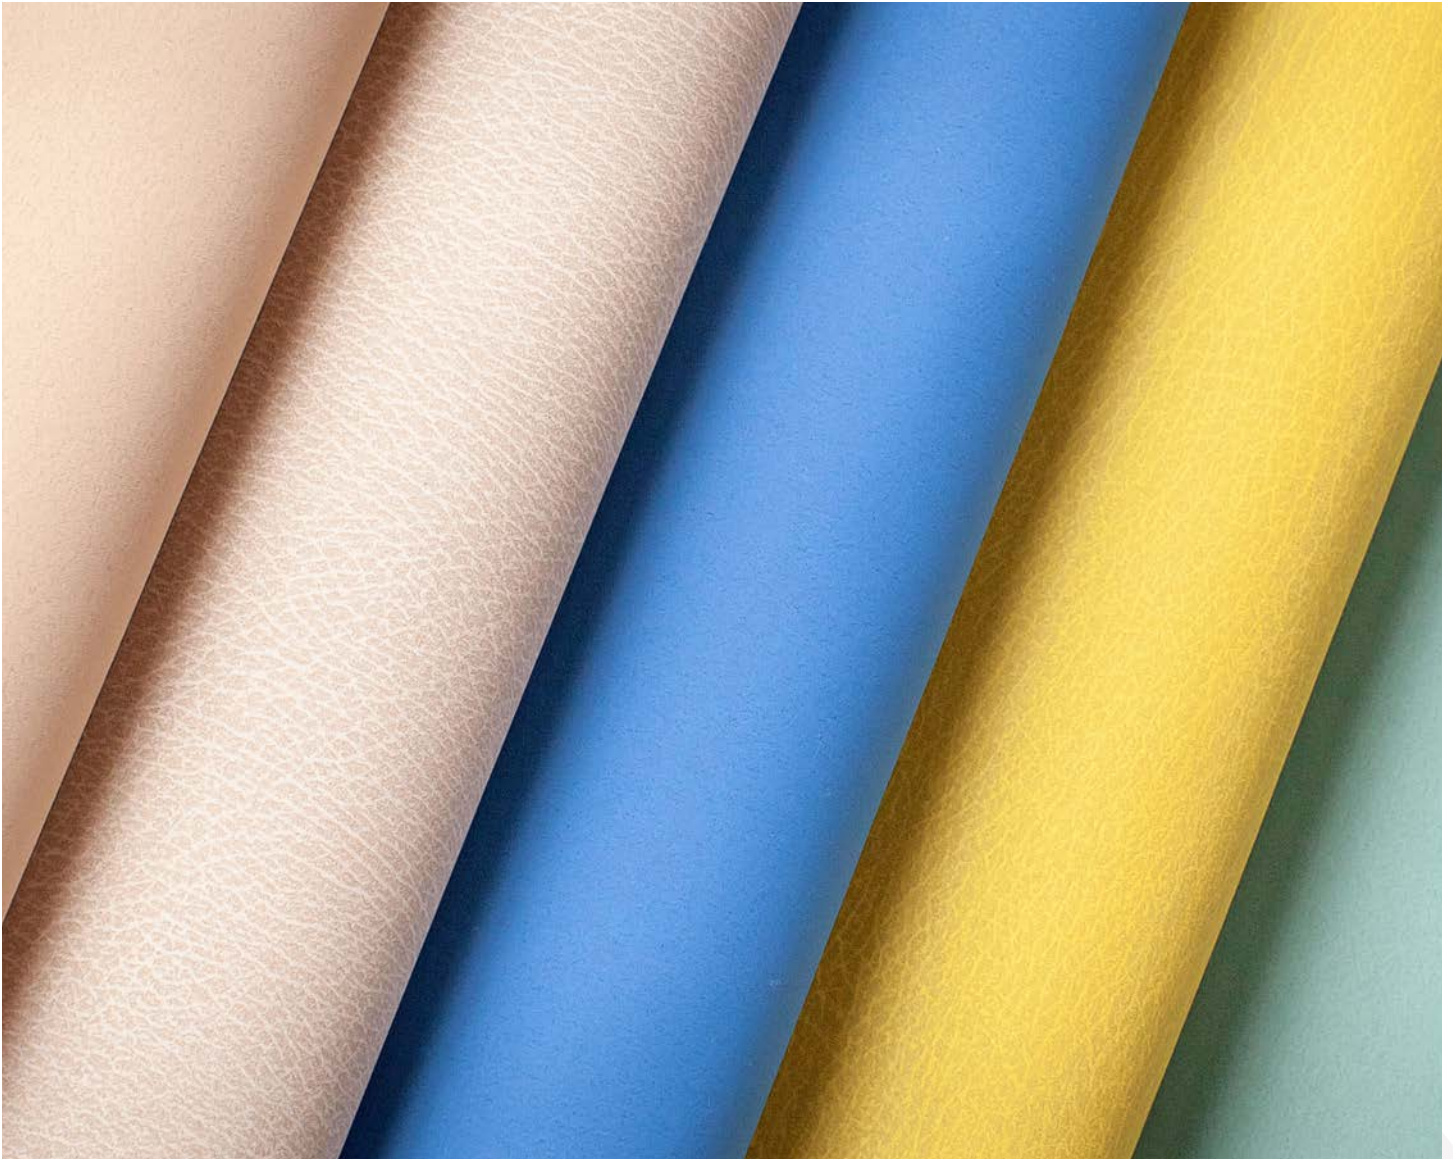

PEBBLE

RUSSET

SEA

SKY

WHELK

MOMENTUM
TEXTILES & WALLCOVERING

Search for Covid Cleaners

All Momentum fabrics are made with recycled or natural fibers. All products are GREENGUARD certified.